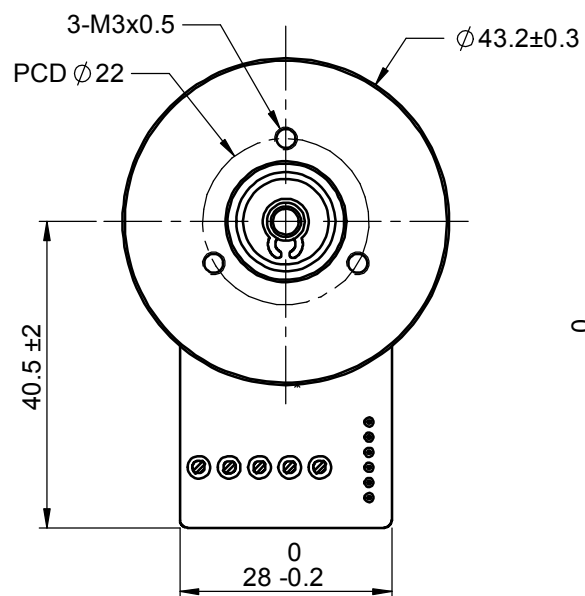

A

B

C

D

1

2

3

4

5

6

DIRECTION OF ROTATION

A

B

C

D

MODEL		NO LOAD		AT MAXIMUM EFFICIENCY					 THIRD ANGLE PROJECTION ALL DIMENSION ARE IN MM (UNLESS OTHERWISE SPECIFIED)	製圖 設計 審核 材料 完成時間	JANE	Cheshire Electric Company, LLC		
NOMINAL	24V DC	SPEED RPM	CURRENT A	SPEED RPM	CURRENT A	TORQUE g-cm	OUTPUT W	EFF %				Part No	Name	REV. NO.
JB43-C0G1B474		6450	0.28	5521	1.67	590.7	34.2	85.7	繪製比例: 1:1	2015/4/28	DC Brushless motor			