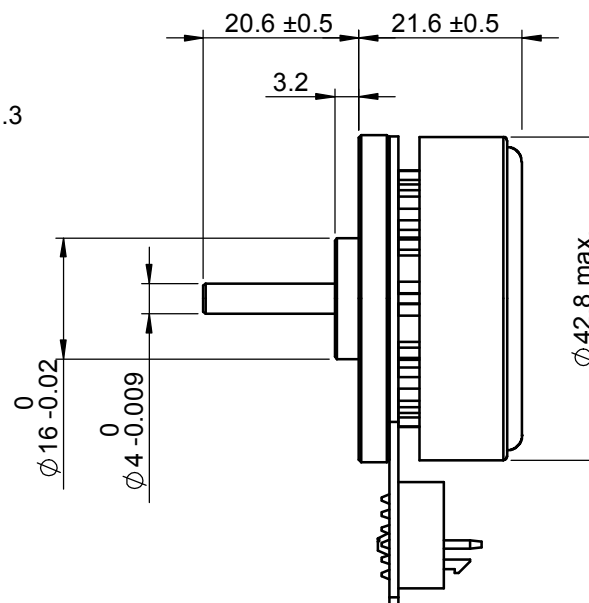

5

6

DIRECTION OF ROTATION

A

B

C

D

MODEL		NO LOAD		AT MAXIMUM EFFICIENCY					 THIRD ANGLE PROJECTION ALL DIMENSION ARE IN MM (UNLESS OTHERWISE SPECIFIED)	製圖 設計 審核 材料 完成時間	JANE	Cheshire Electric Company, LLC		
NOMINAL	24V DC	SPEED RPM	CURRENT A	SPEED RPM	CURRENT A	TORQUE g-cm	OUTPUT W	EFF %				Part No	Name	REV. NO.
JB43-C0G1B474		6450	0.28	5521	1.67	590.7	34.2	85.7	繪製比例: 1:1	2015/4/28	DC Brushless motor			